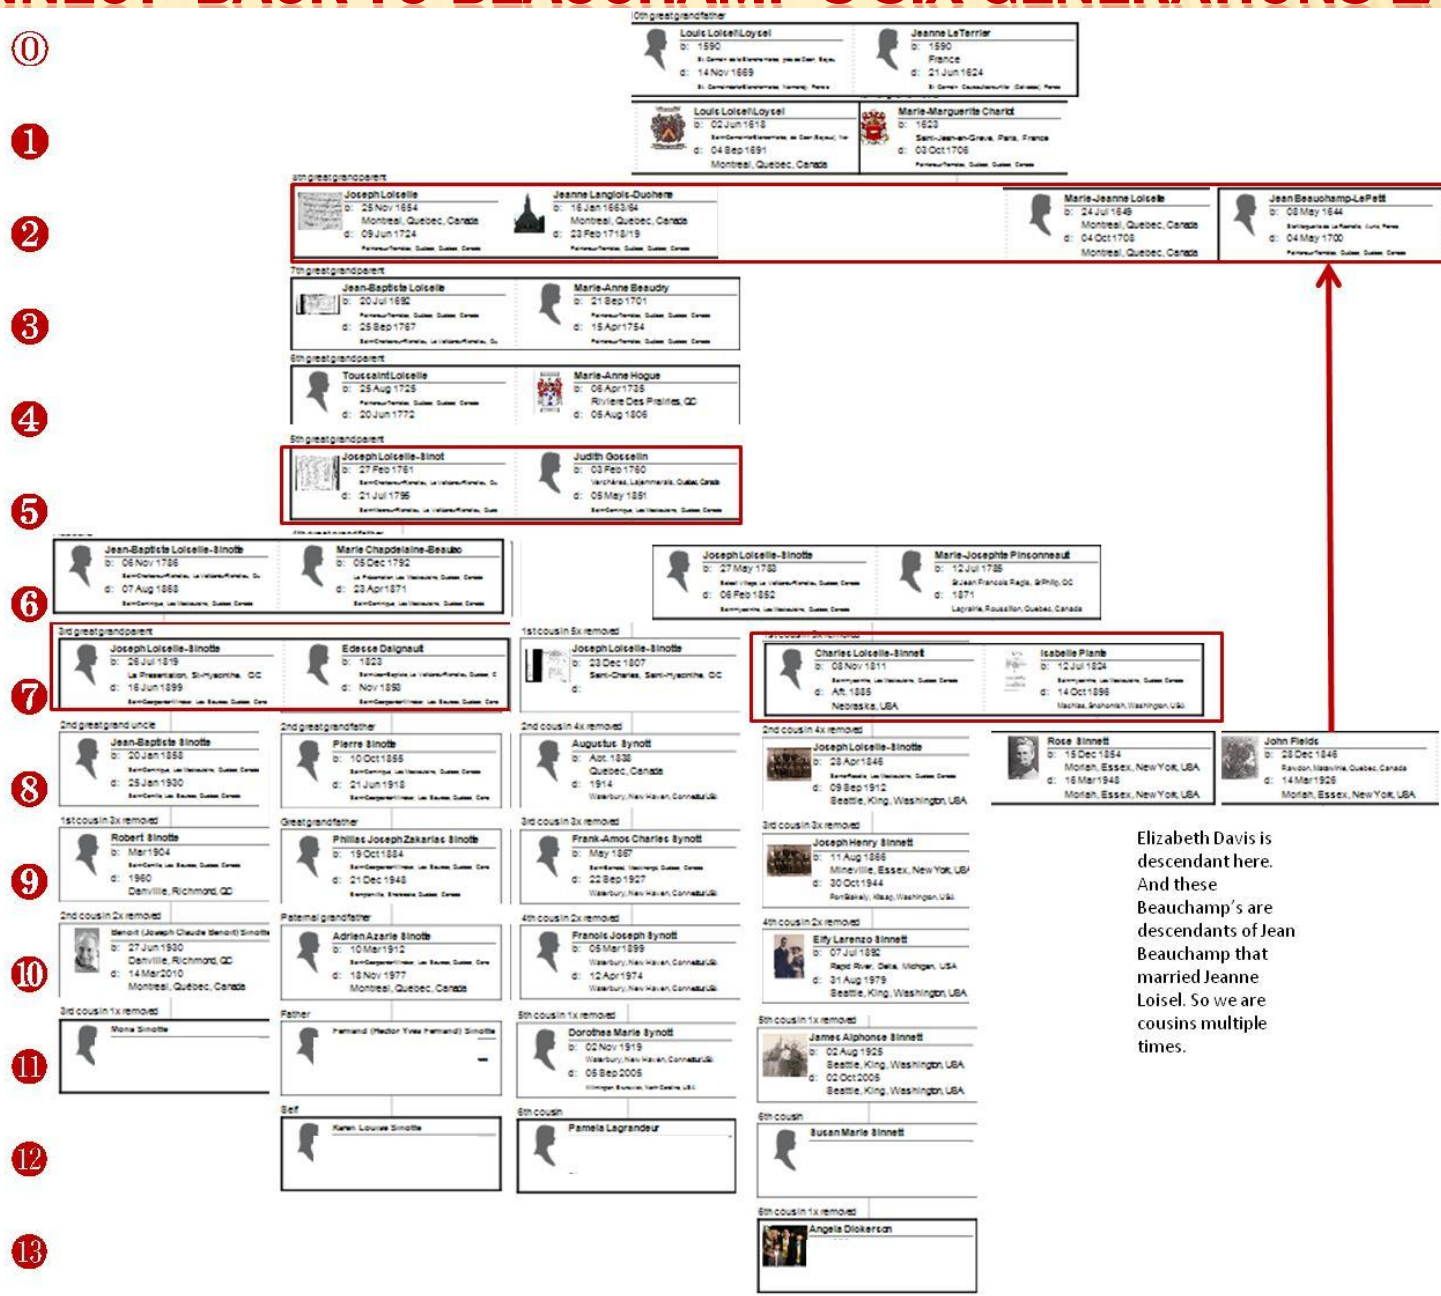

SYNOTT AND SINNETT ARE DIT NAMES FOR LOISELLE AND CONNECT BACK TO BEAUCHAMP'S SIX GENERATIONS LATER

Elizabeth Davis is descendant here. And these Beauchamp's are descendants of Jean Beauchamp that married Jeanne Loisel. So we are cousins multiple times.